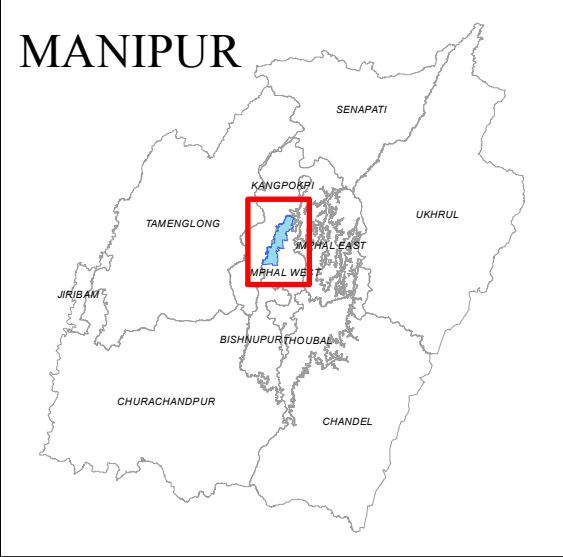

MANIPUR

AC MAP (16-Sekmai AC)

Legend

- Health Centre
- Police Station
- DistrictHQ
- Sub-DivisionHQ
- Helipad
- River
- National Highway
- Other Roads
- AC Boundary

Polling Stations

- Normal
- Critical
- Vulnerable
- Both