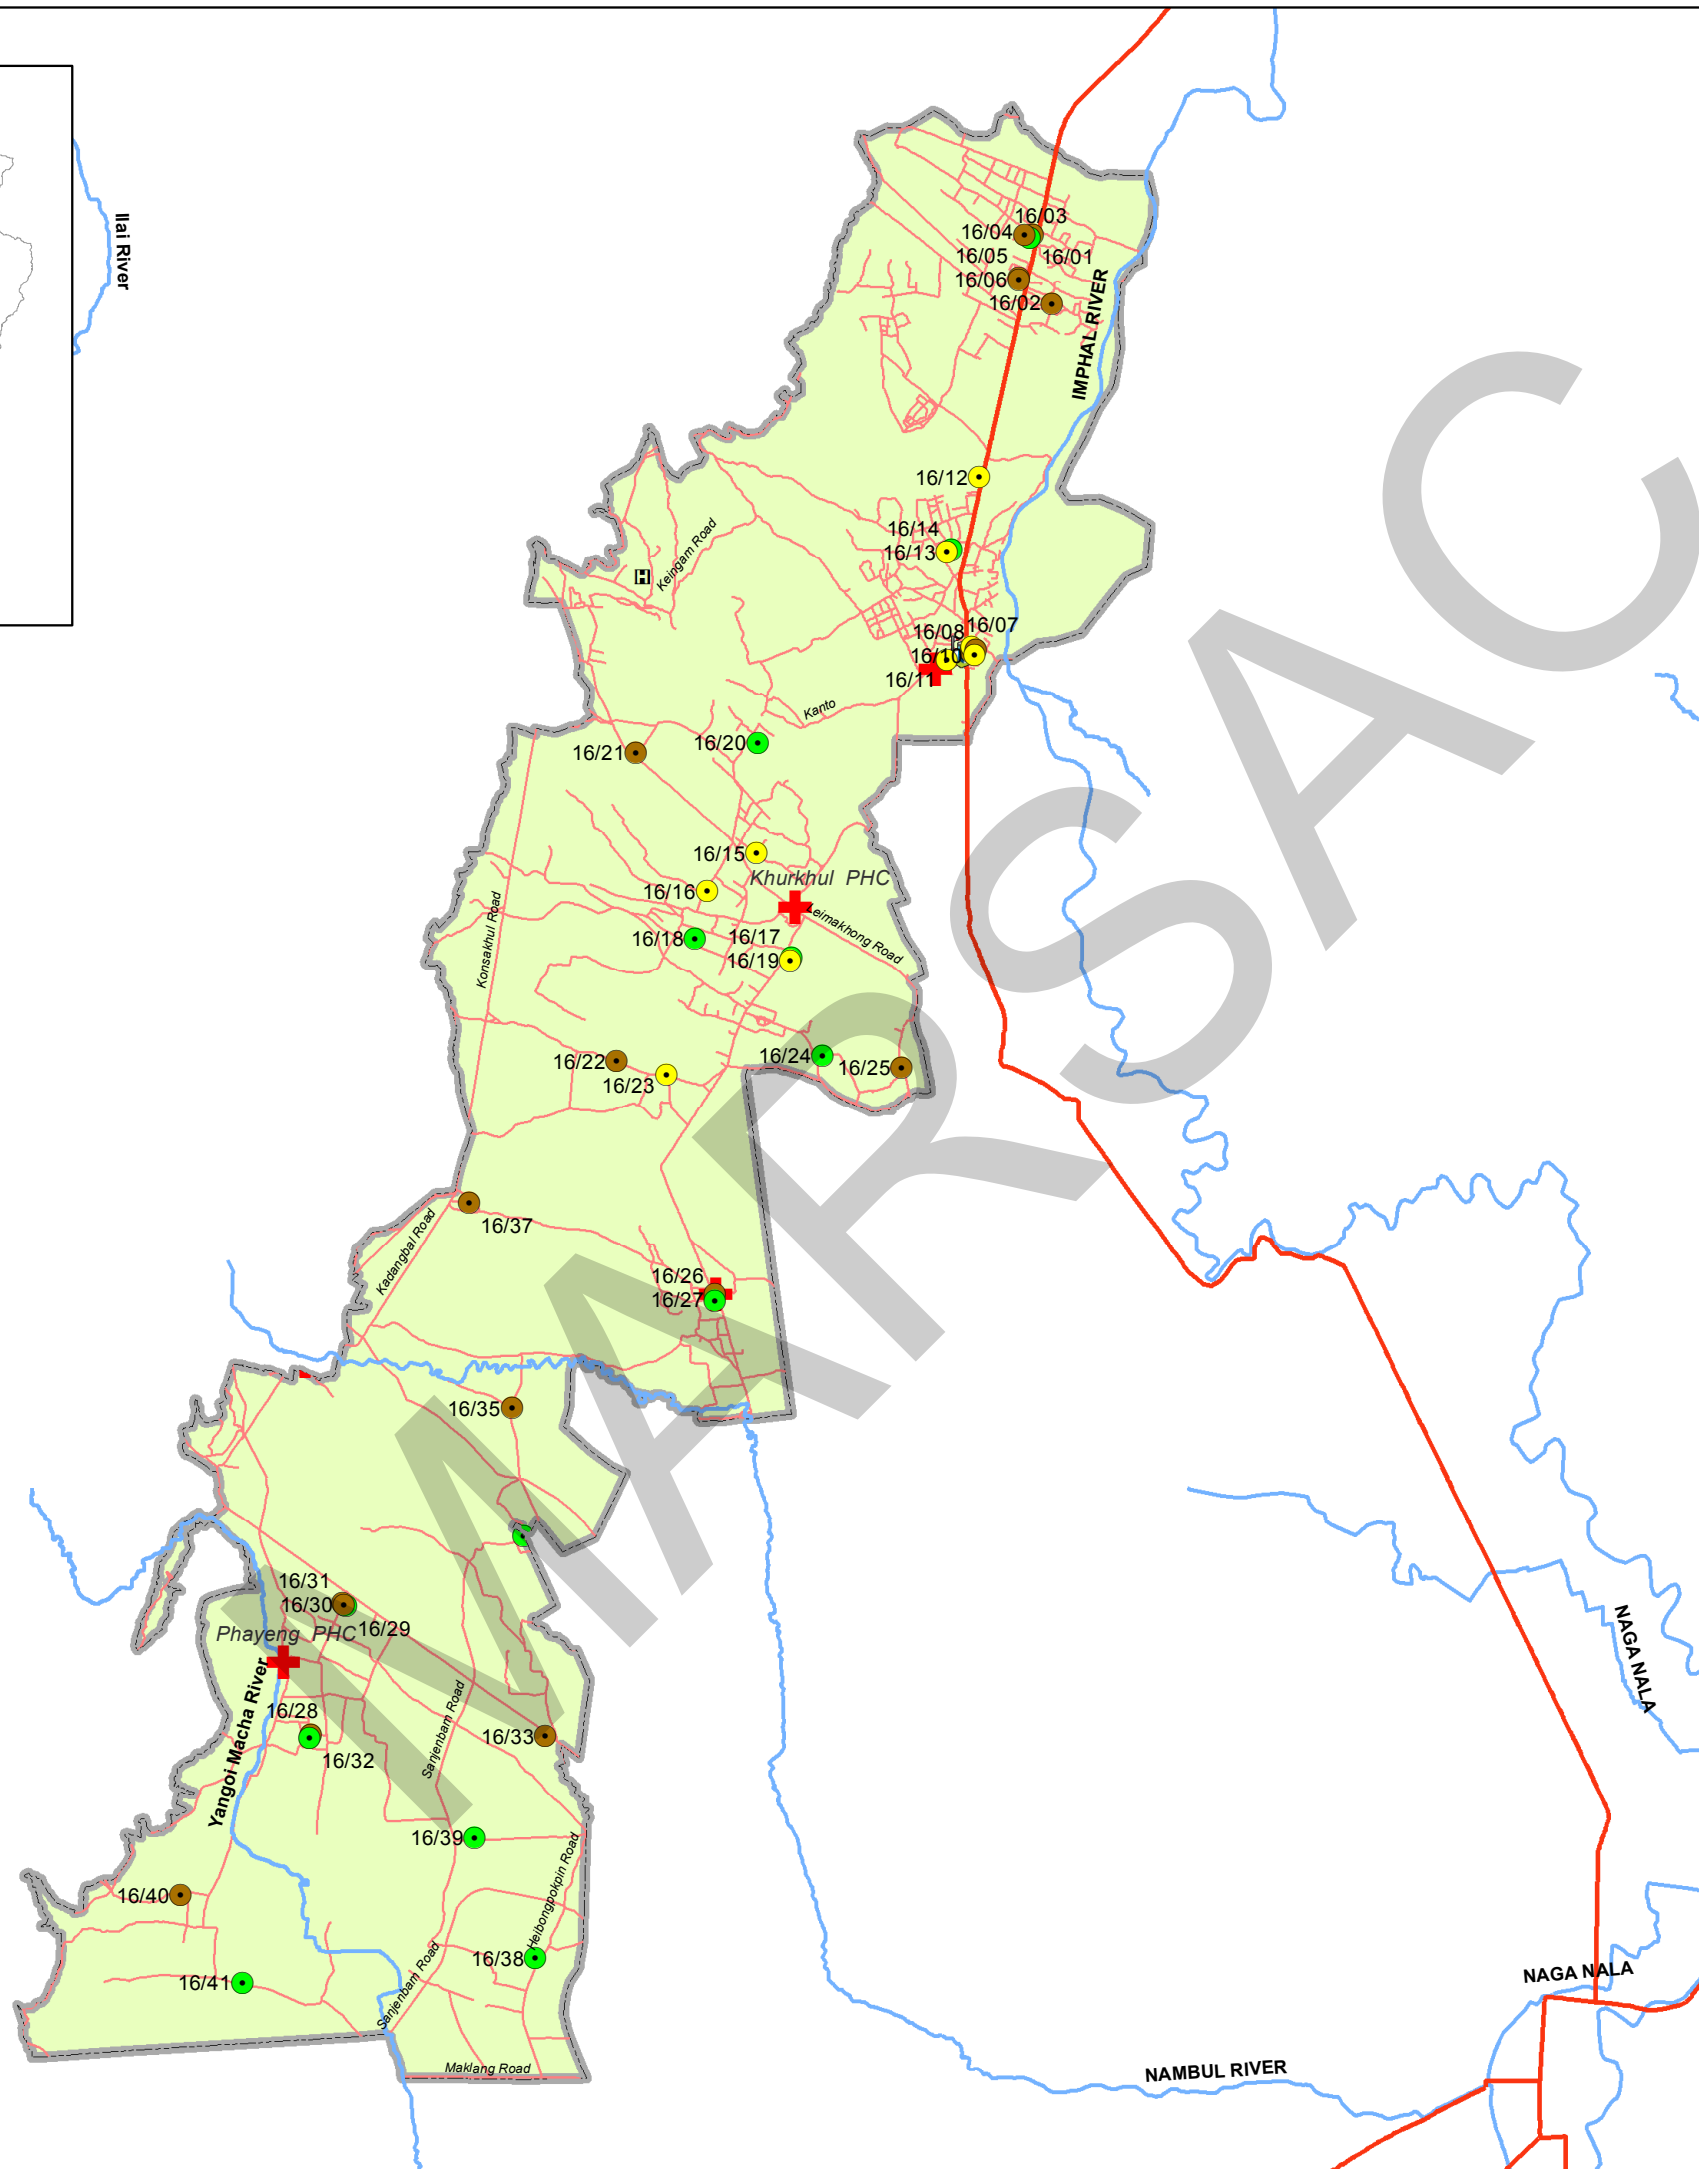

MANIPUR

AC MAP (16-Sekmai AC)

Legend

- Health Centre
- Police Station
- DistrictHQ
- Sub-DivisionHQ
- Helipad
- River
- National Highway
- Other Roads
- AC Boundary

Polling Stations

- Normal
- Critical
- Vulnerable
- Both